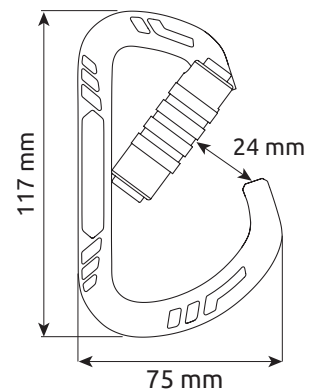

GUIDE XL

CARABINER

Ref. 136303 - 136403 - 136503

ROPE ACCESS, TREE CLIMBING, TEAM RESCUE

Lightweight aluminum alloy carabiner with a wide gate opening and high strength-to-weight ratio thanks to its unique design. Keylock closure prevents snagging during use.

Screw gate locking system.

Guide XL Lock
136303

Screw gate locking system.

Guide XL 2Lock
136403

Automatic lock requires two actions to open: twist and pull.

Guide XL 3Lock
136503

Automatic lock requires three actions to open: slide, twist and pull.

Ref.	Product name	Weight								CE	EN 12275	EN 362	ERC
		g	oz										
136303	GUIDE XL LOCK	82	2.9	28	9	8	23	117	75	B	B	•	
136403	GUIDE XL 2LOCK	86	3.0	28	9	8	24	117	75	B	B	•	
136503	GUIDE XL 3LOCK	86	3.0	28	9	8	24	117	75	B	B	•	